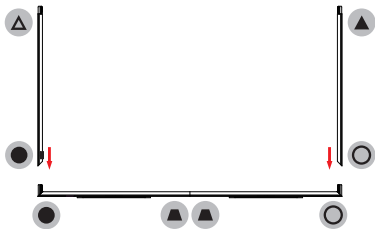

ASSEMBLY

Assemble parts on the floor and stand-up unit when completed.

1

2

3

4

5