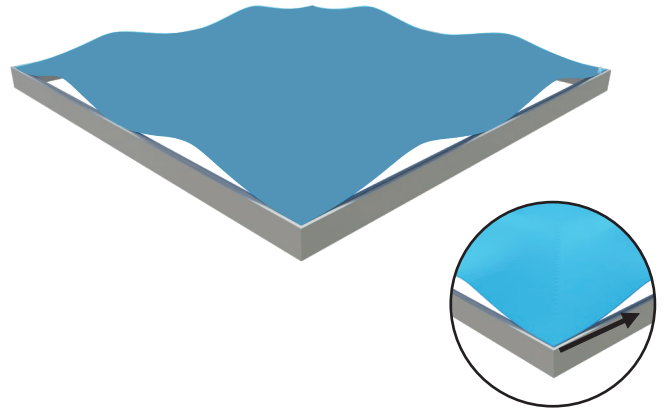

Push the silicone bead into the middle of the run and work your way around the perimeter of the frame until all beading is pushed in properly

To Remove Graphic
Use the pull tab located on the graphic and gently pull the graphic from the frame, going around the perimeter

6