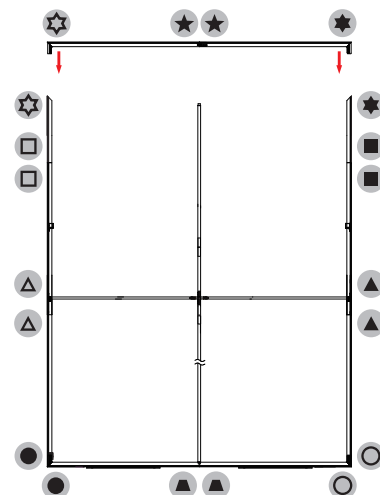

## DIMENSIONS

Assembled Unit	79"w x 89"h x 4"d
Packed Case	46.5"w x 15"h x 12"d, 47 lbs
Shipping Box	47"w x 16"h x 13"d, 49 lbs
Graphic Size	79"w x 89"h

## ASSEMBLY

Assemble parts on the floor and stand-up unit when completed.

1

2

3

4

5

5 Push the silicone bead into each corner of the frame with your thumb.