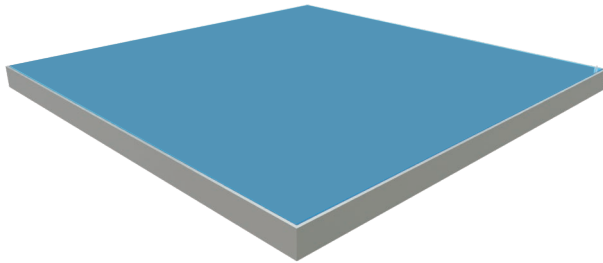

Push the silicone bead into the middle of the run and work your way around the perimeter of the frame until all beading is pushed in properly

To Remove Graphic
Use the pull tab located on the graphic and gently pull the graphic from the frame, going around the perimeter

6